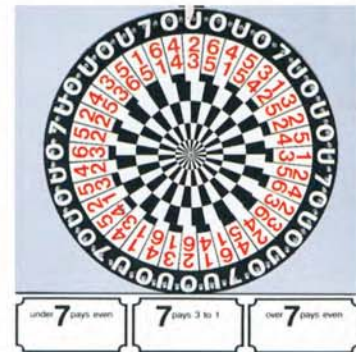

RE-0A896/\*\* - **Roulette Wheel 18"**  
 Complete with Felt Lay-Down, Rake & Chips.  
 Rent: \$40.00/Day

**Blank Wheel Rentals:**  
 RE-0A005/\*\* - 30" Rent: \$30.00/Day  
 RE-0A006/\*\* - 48" Rent: \$40.00/Day  
 RE-0A008/02 - 60" Rent: \$50.00/Day

RE-0A020/\*\* - **Crown & Anchor**  
 30" Wheel & Lay-Down Rent: \$40.00/Day  
 RE-0A215/02 - **Crown & Anchor Large**  
 60" Wheel & Lay-Down Rent: \$50.00/Day

RE-0A021/\*\* - **Casino Chips \$0.50, \$2, \$5**  
 Rent: \$7.50/Day for 100

RE-0A008/01  
**60" Blank Colour Wheel**  
 Rent: \$50.00/Day

RE-0A044/\*\*  
**30" Race Horse Wheel & Lay Down**  
 Rent: \$40.00/Day

RE-0A032/01  
**60" Deluxe Money Wheel & Lay Down**  
 Rent: \$50.00/Day